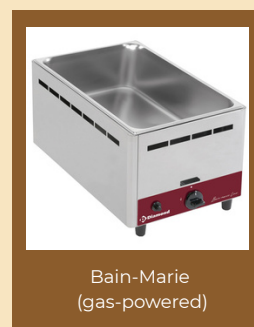

## Options & Personalization

Gas Fryer (2 x 8 L)

Gas Fryer 12 L

Stainless Steel Griddle  
(Plancha / Flat Grill Plate)

Gas Grill (Lava Stone  
or Ribbed Grill)

Gas Noodle Cooker

Gas Pizza Oven

Wood or Gas Pizza Oven

Bain-Marie  
(gas-powered)

Heated Display Case  
(stainless steel)

Crêpe Maker

Refrigerated Salad Bar  
with GN Containers

Countertop Ice Cream  
Machine

Professional Coffee  
Machine

Gas Doner / Kebab Grill