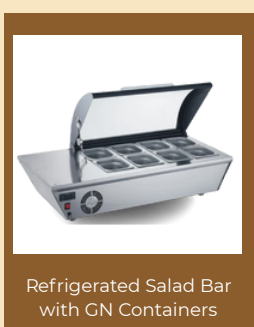

## Options & Personalization

Gas Fryer (2 x 8 L)

Gas Fryer 12 L

Stainless Steel Griddle  
(Plancha / Flat Grill Plate)

Gas Grill (Lava Stone  
or Ribbed Grill)

Gas Noodle Cooker

Gas Pizza Oven

Wood or Gas Pizza Oven

Bain-Marie  
(gas-powered)

Heated Display Case  
(stainless steel)

Crêpe Maker

Refrigerated Salad Bar  
with GN Containers

Countertop Ice Cream  
Machine

Professional Coffee  
Machine

Gas Doner / Kebab Grill