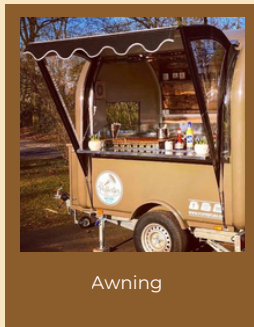

Gas or storage box in aluminium (chequer plate)

Awning